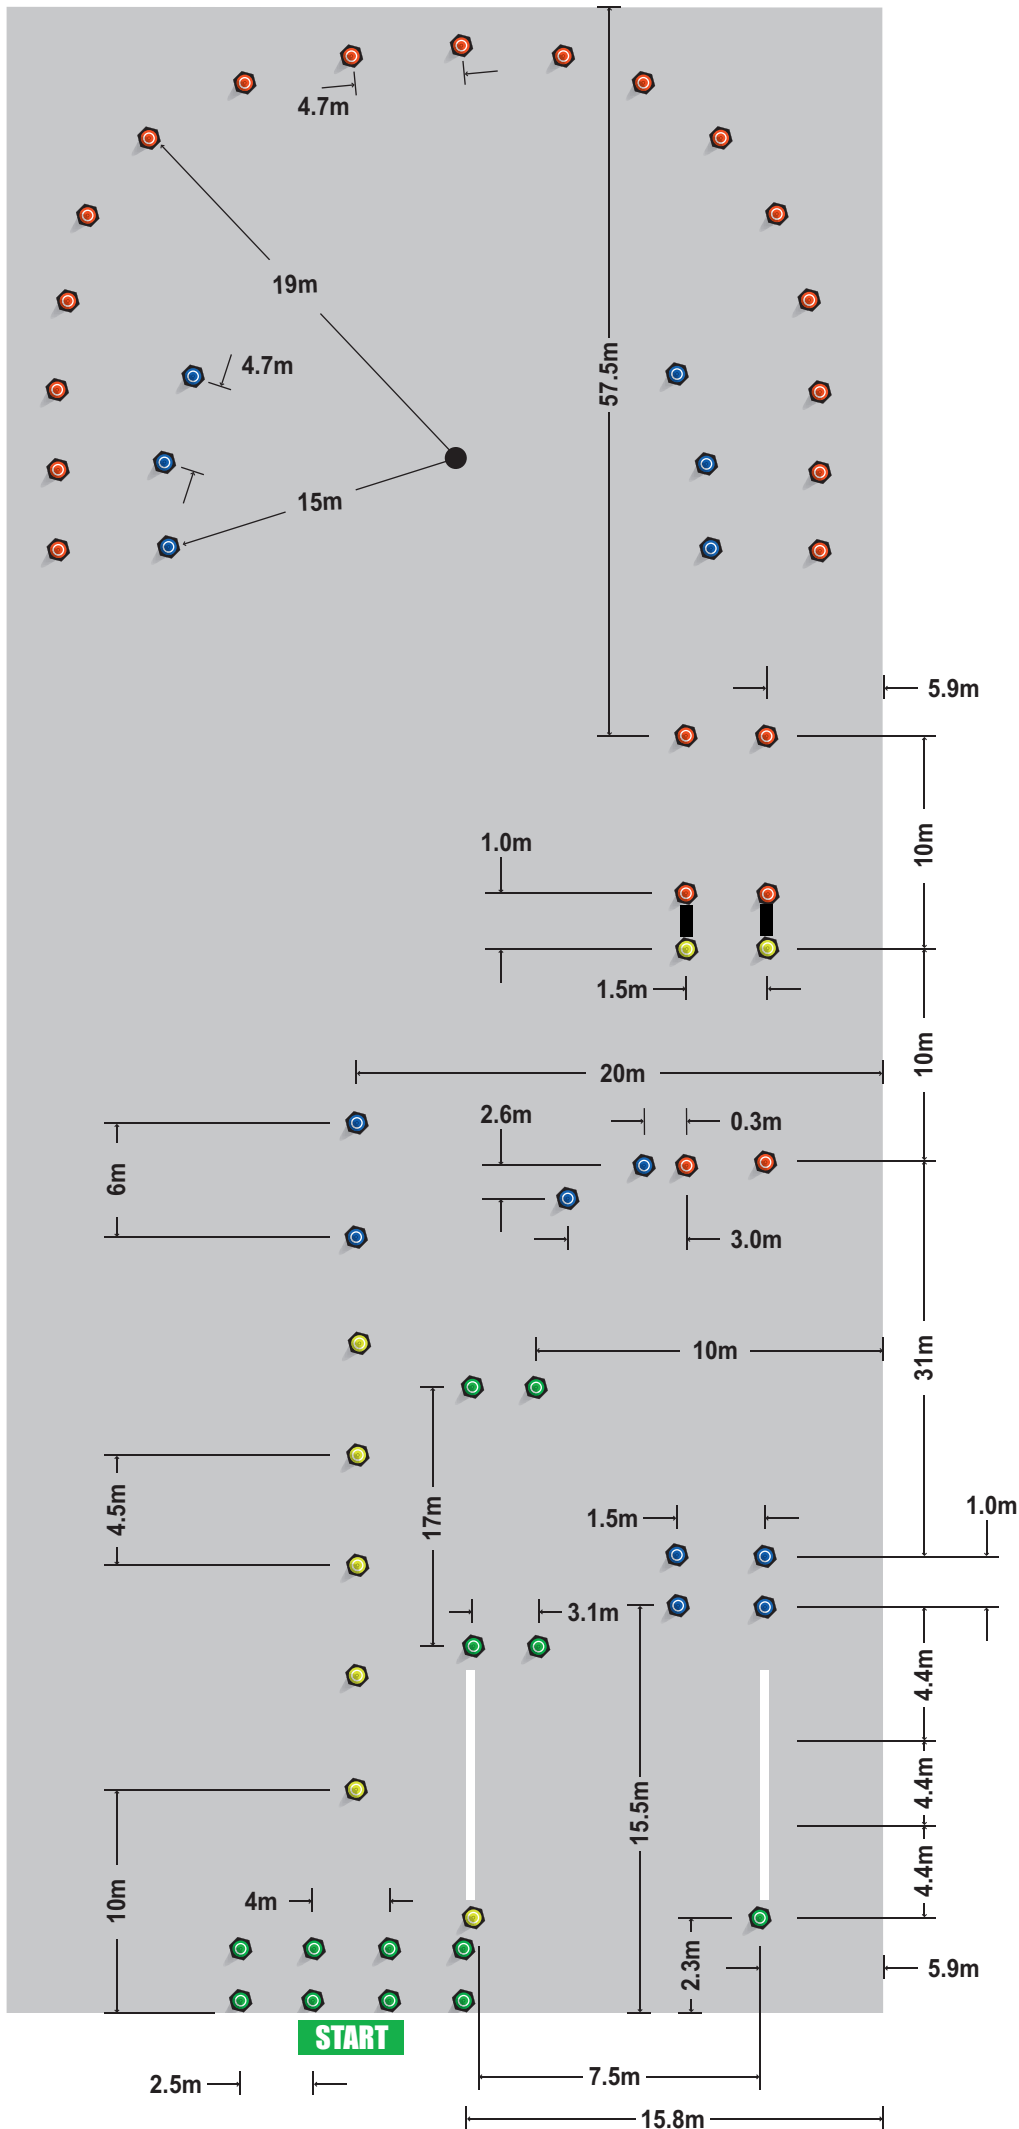

MOTORCYCLE MANOEUVERING AREA (MMA) DIMENSIONS (Right Circuit)

Marker Colour

- 29 x Red
- 20 x Blue
- 11 x Yellow
- 18 x Green

Total for Right and Left
Circuits = 78 Markers

March 2008

The design and its measurements are based on a standard off-road layout and may change due to local conditions